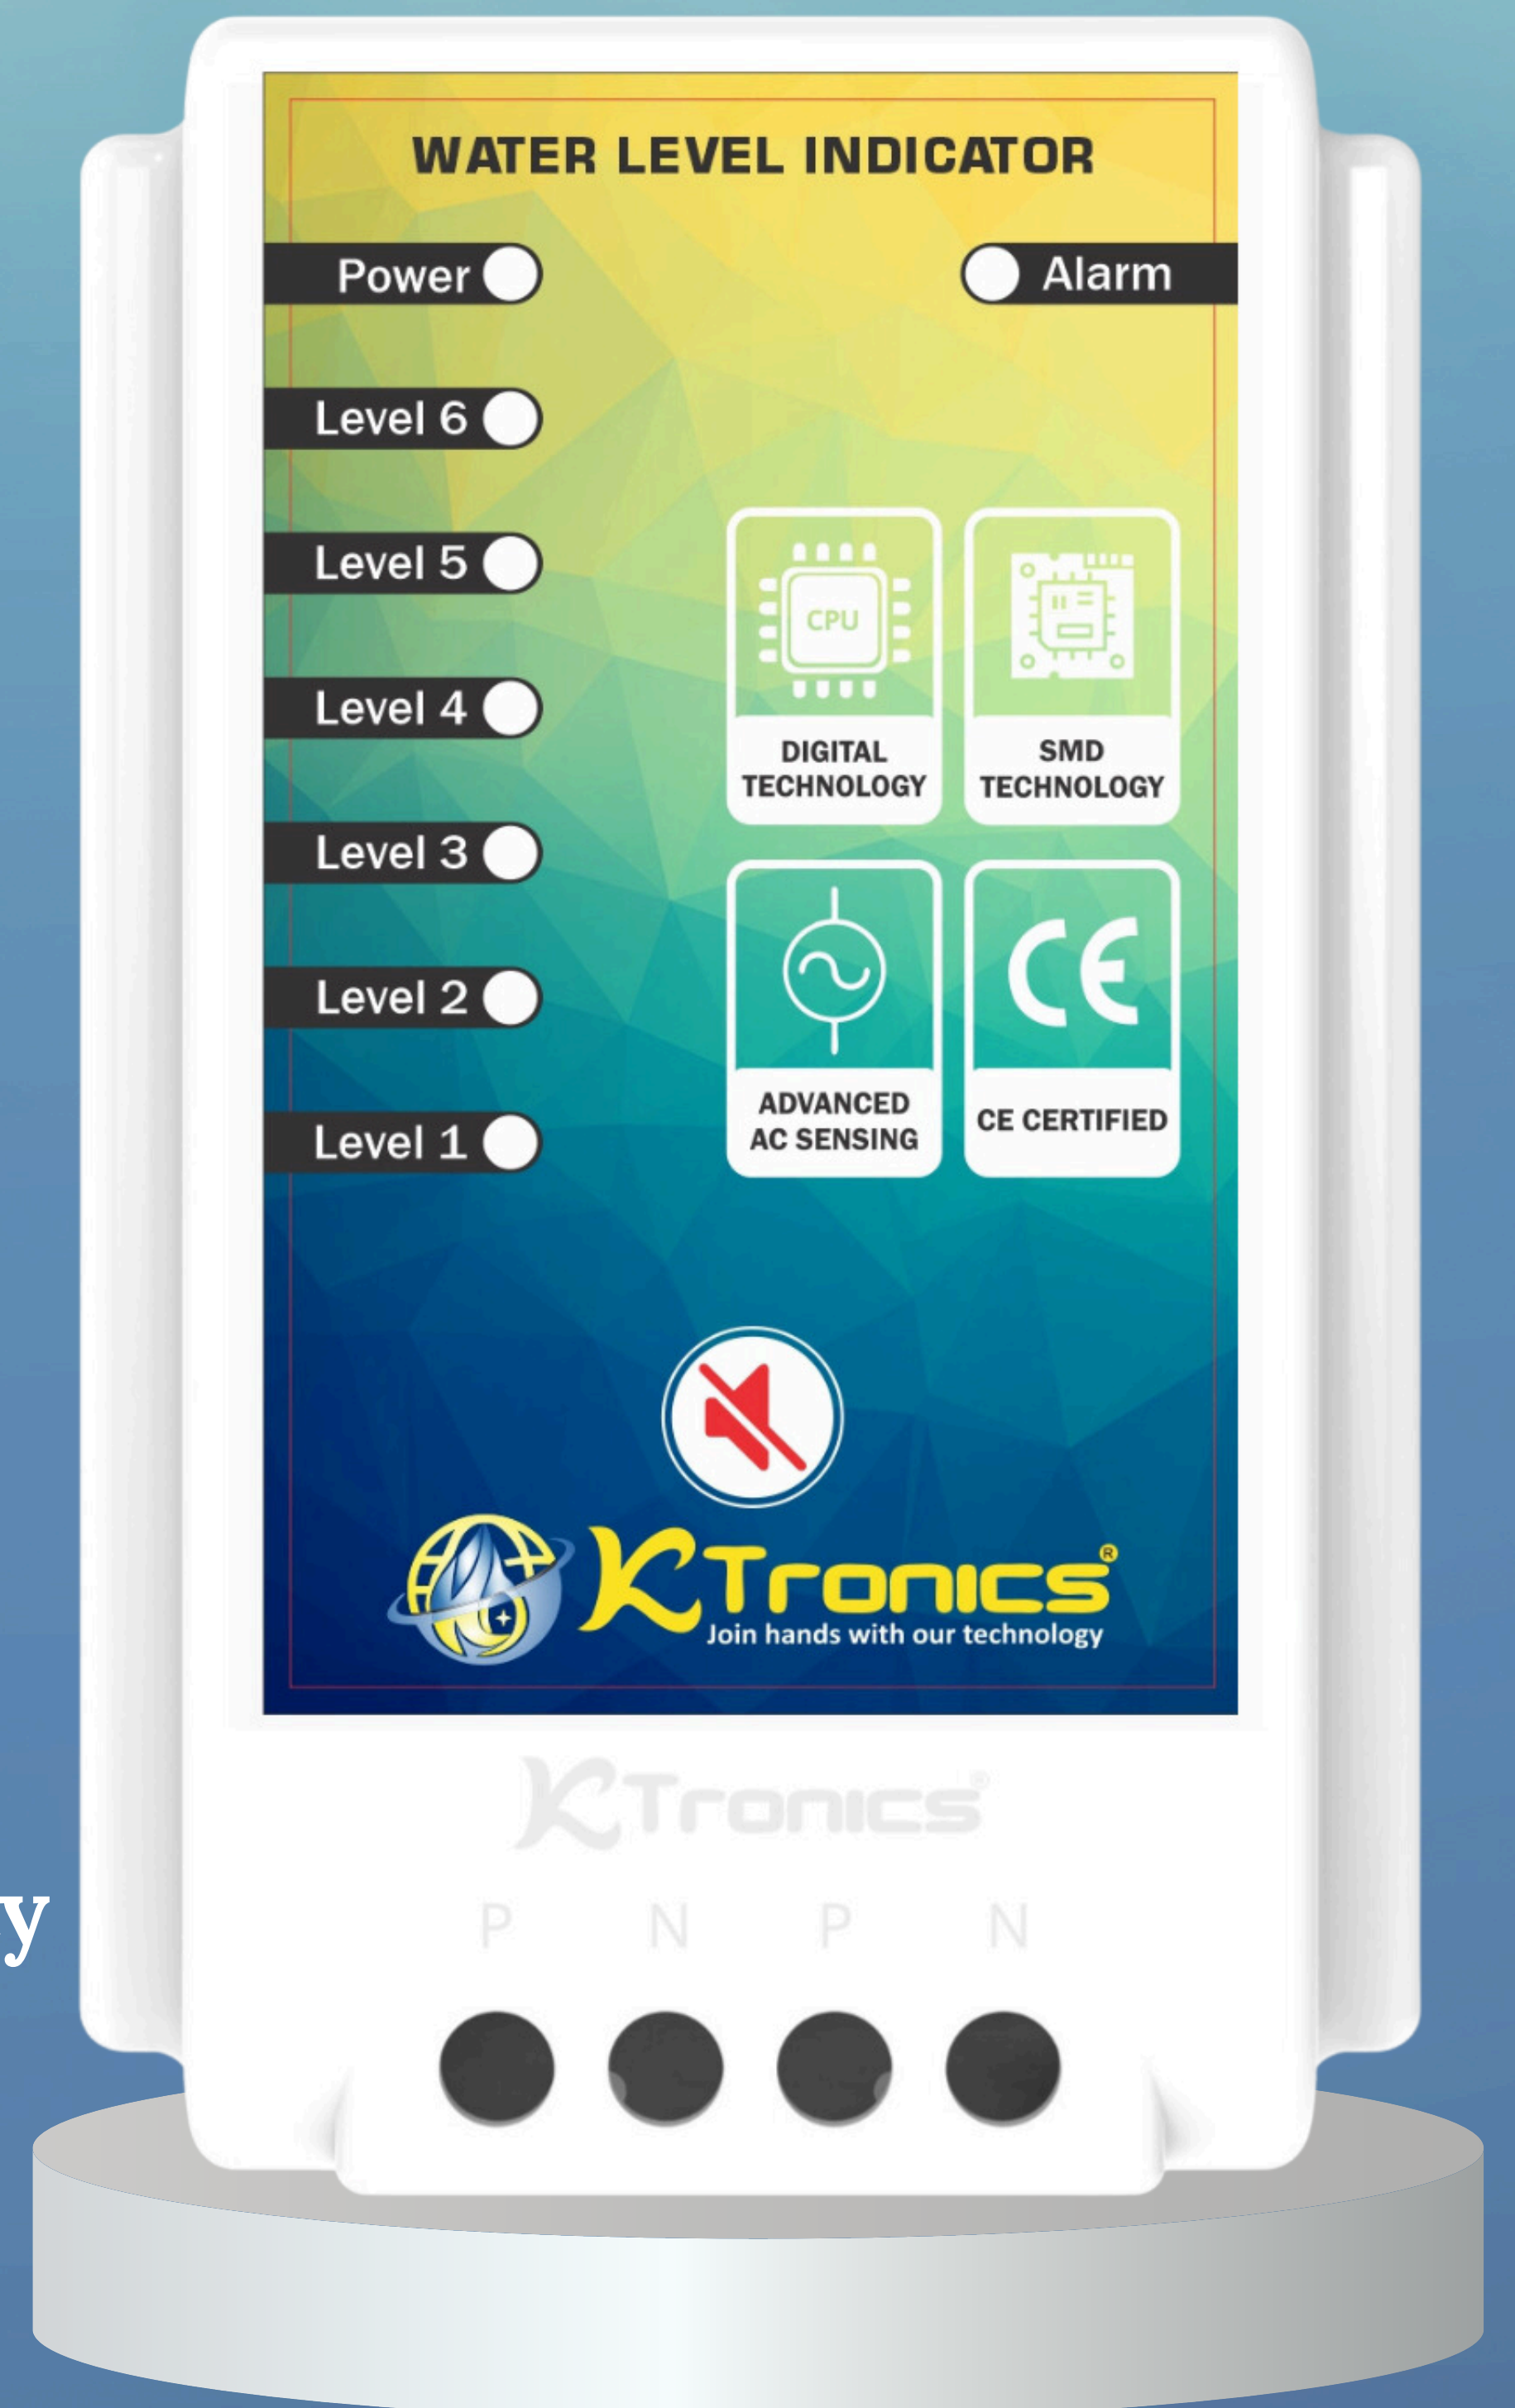

## WLI 6 - Six Levels Indicator with Alarm

### PRODUCT DESCRIPTION :

Ktronics introduced a device to indicate the water level in the tank instantaneously. It alerts you with a pleasant sound when the tank water level is empty or full. So customers can operate water pumps with respect to the tank level. It is developed using advanced technology with user-friendly operation.

### FEATURES :

- Easy LED front display shows Six levels of indications, such as 0, 20, 40, 60, 80 & 100%.
- Alerts with a pleasant buzzer sound for tank empty and full.
- Soft touch Mute button to acknowledge buzzer alert.
- Rocker switch for power ON.
- LED indication for power ON.
- Sensors made by SS316 provide long-life
- Alternate current-based sensing technology provides anti-scaling