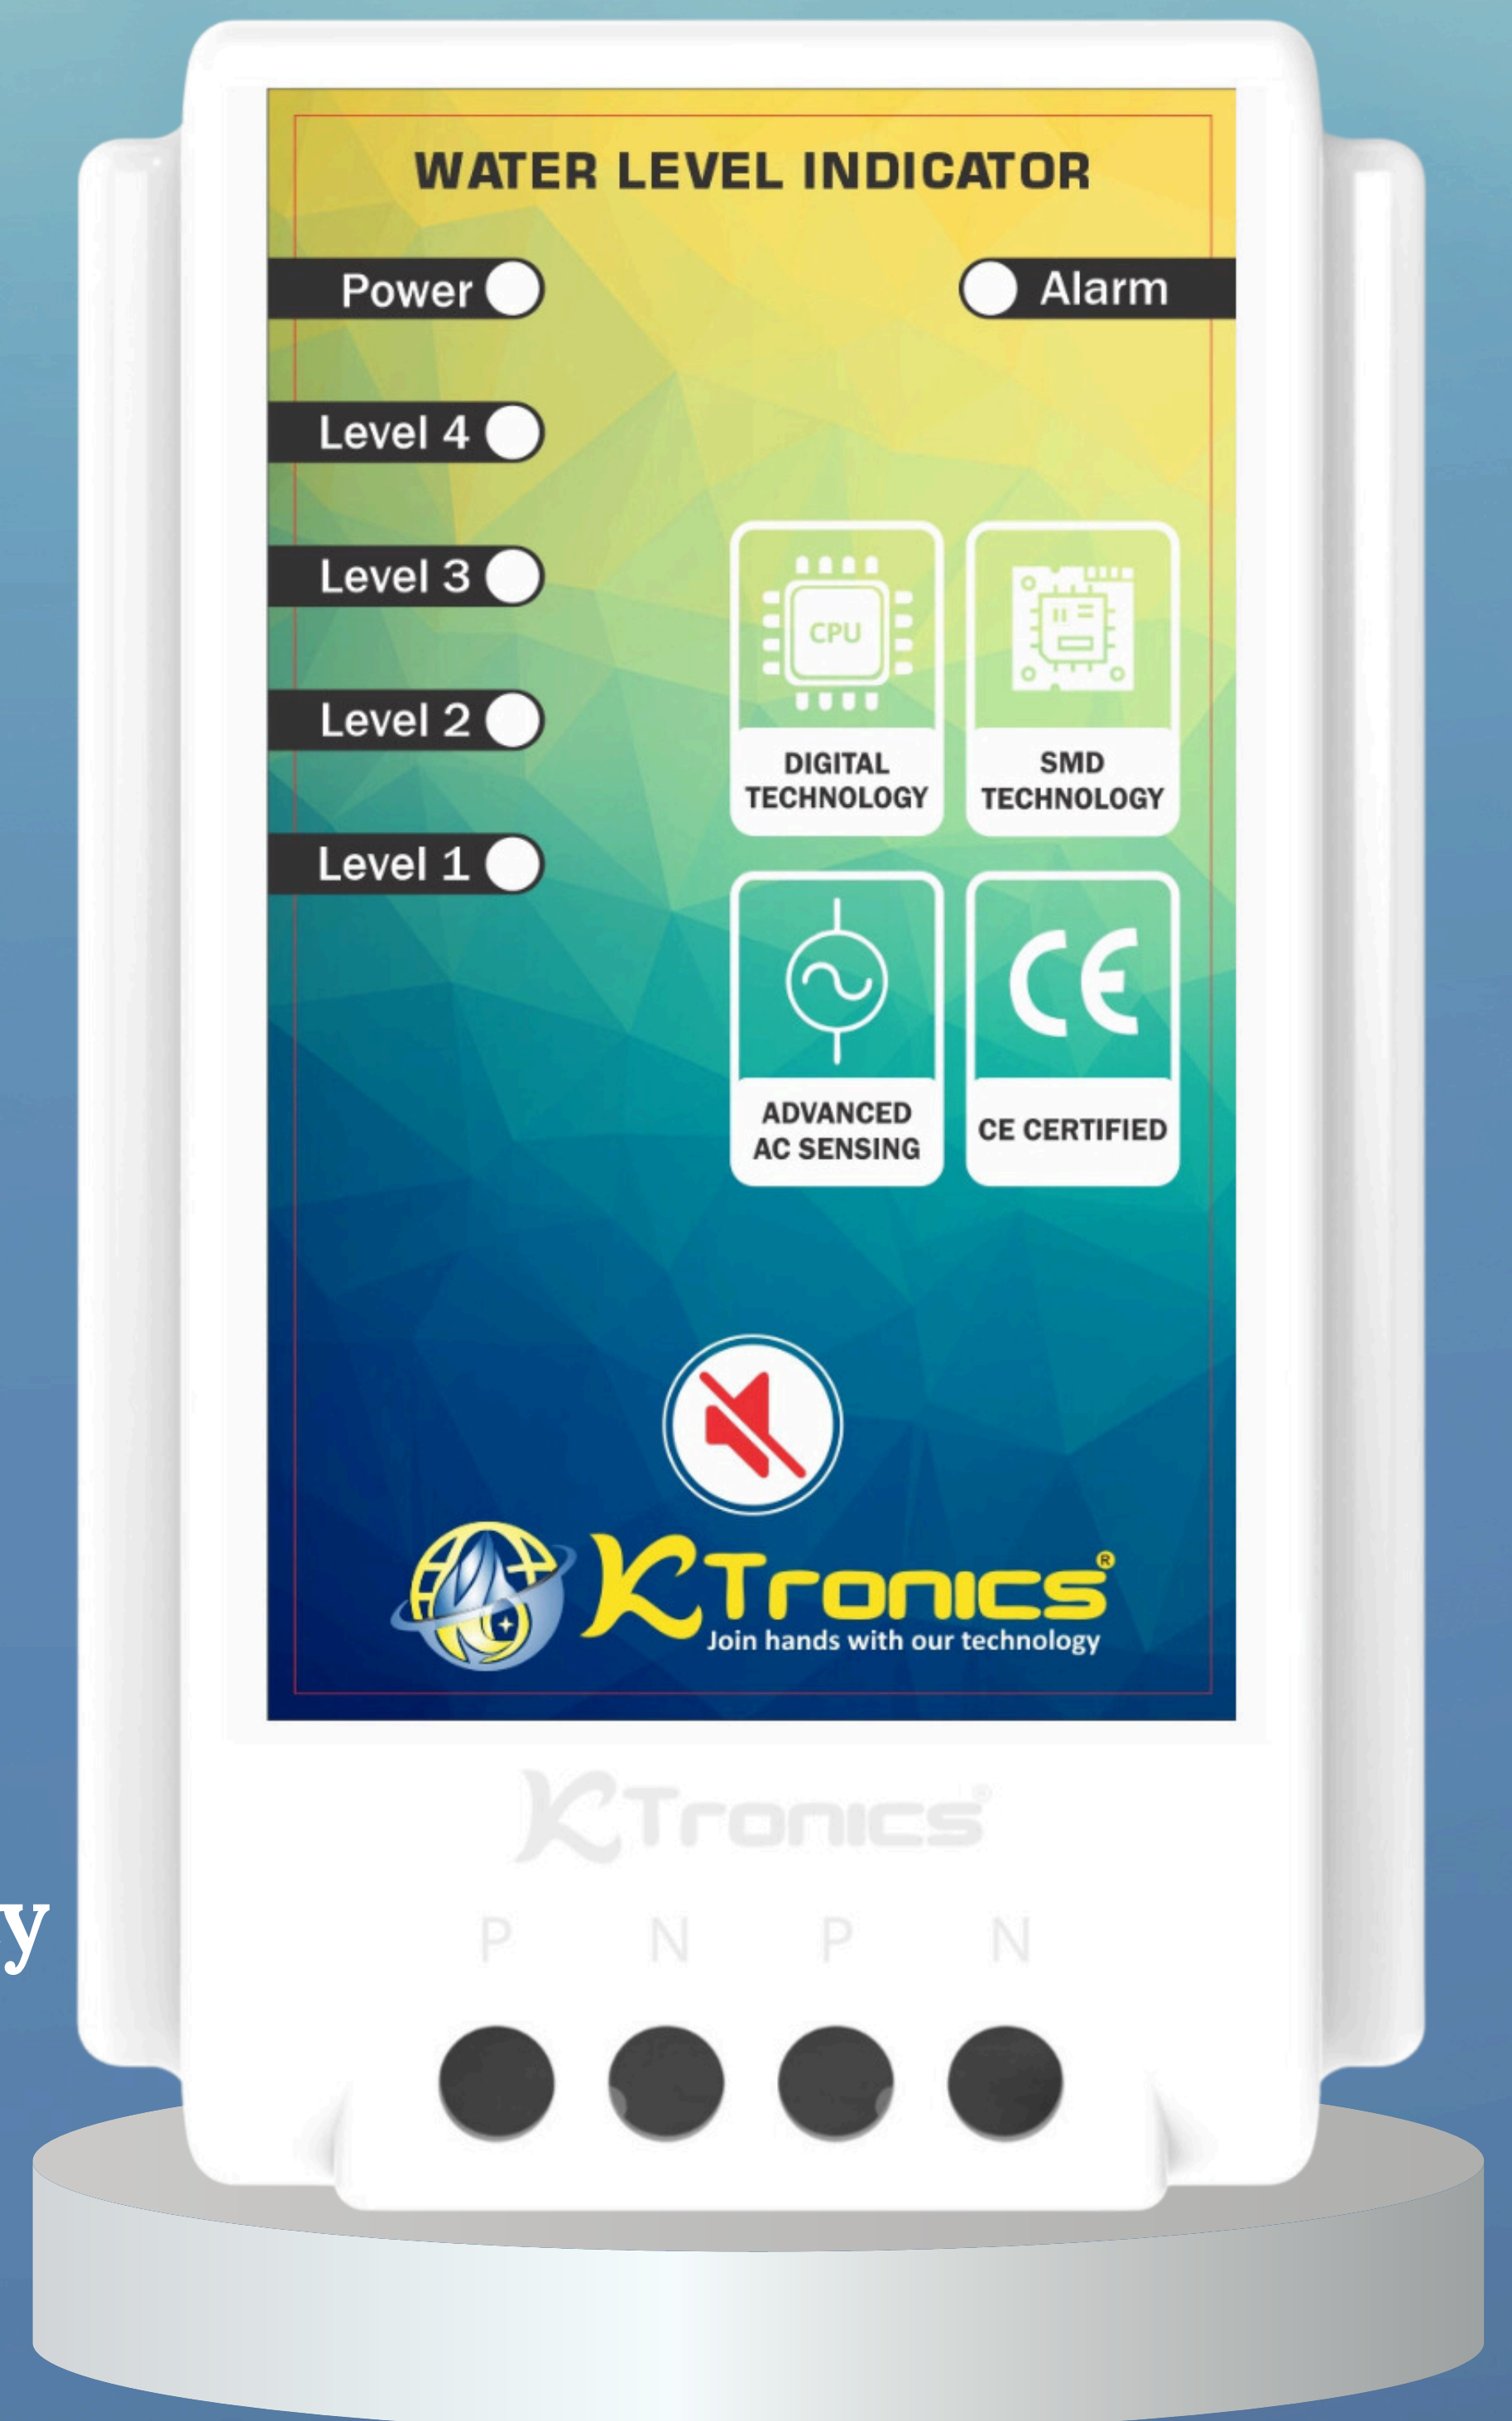

WLI 4 - Four Levels Indicator with Alarm

PRODUCT DESCRIPTION :

Ktronics introduced a device to indicate the water level in the tank instantaneously. It alerts you with a pleasant sound when the tank water level is empty or full. So customers can operate the water pump with respect to the tank level. It is developed using advanced technology with user-friendly operation.

FEATURES :

- Easy LED front display shows four levels of indications, such as 25, 50, 75 & 100%
- Alerts with a pleasant buzzer sound for tank empty and full.
- Soft touch Mute button to acknowledge buzzer alert.
- Rocker switch for power ON.
- LED indication for power ON.
- Sensors made by SS316 provide long-life
- Alternate current-based sensing technology provides anti-scaling