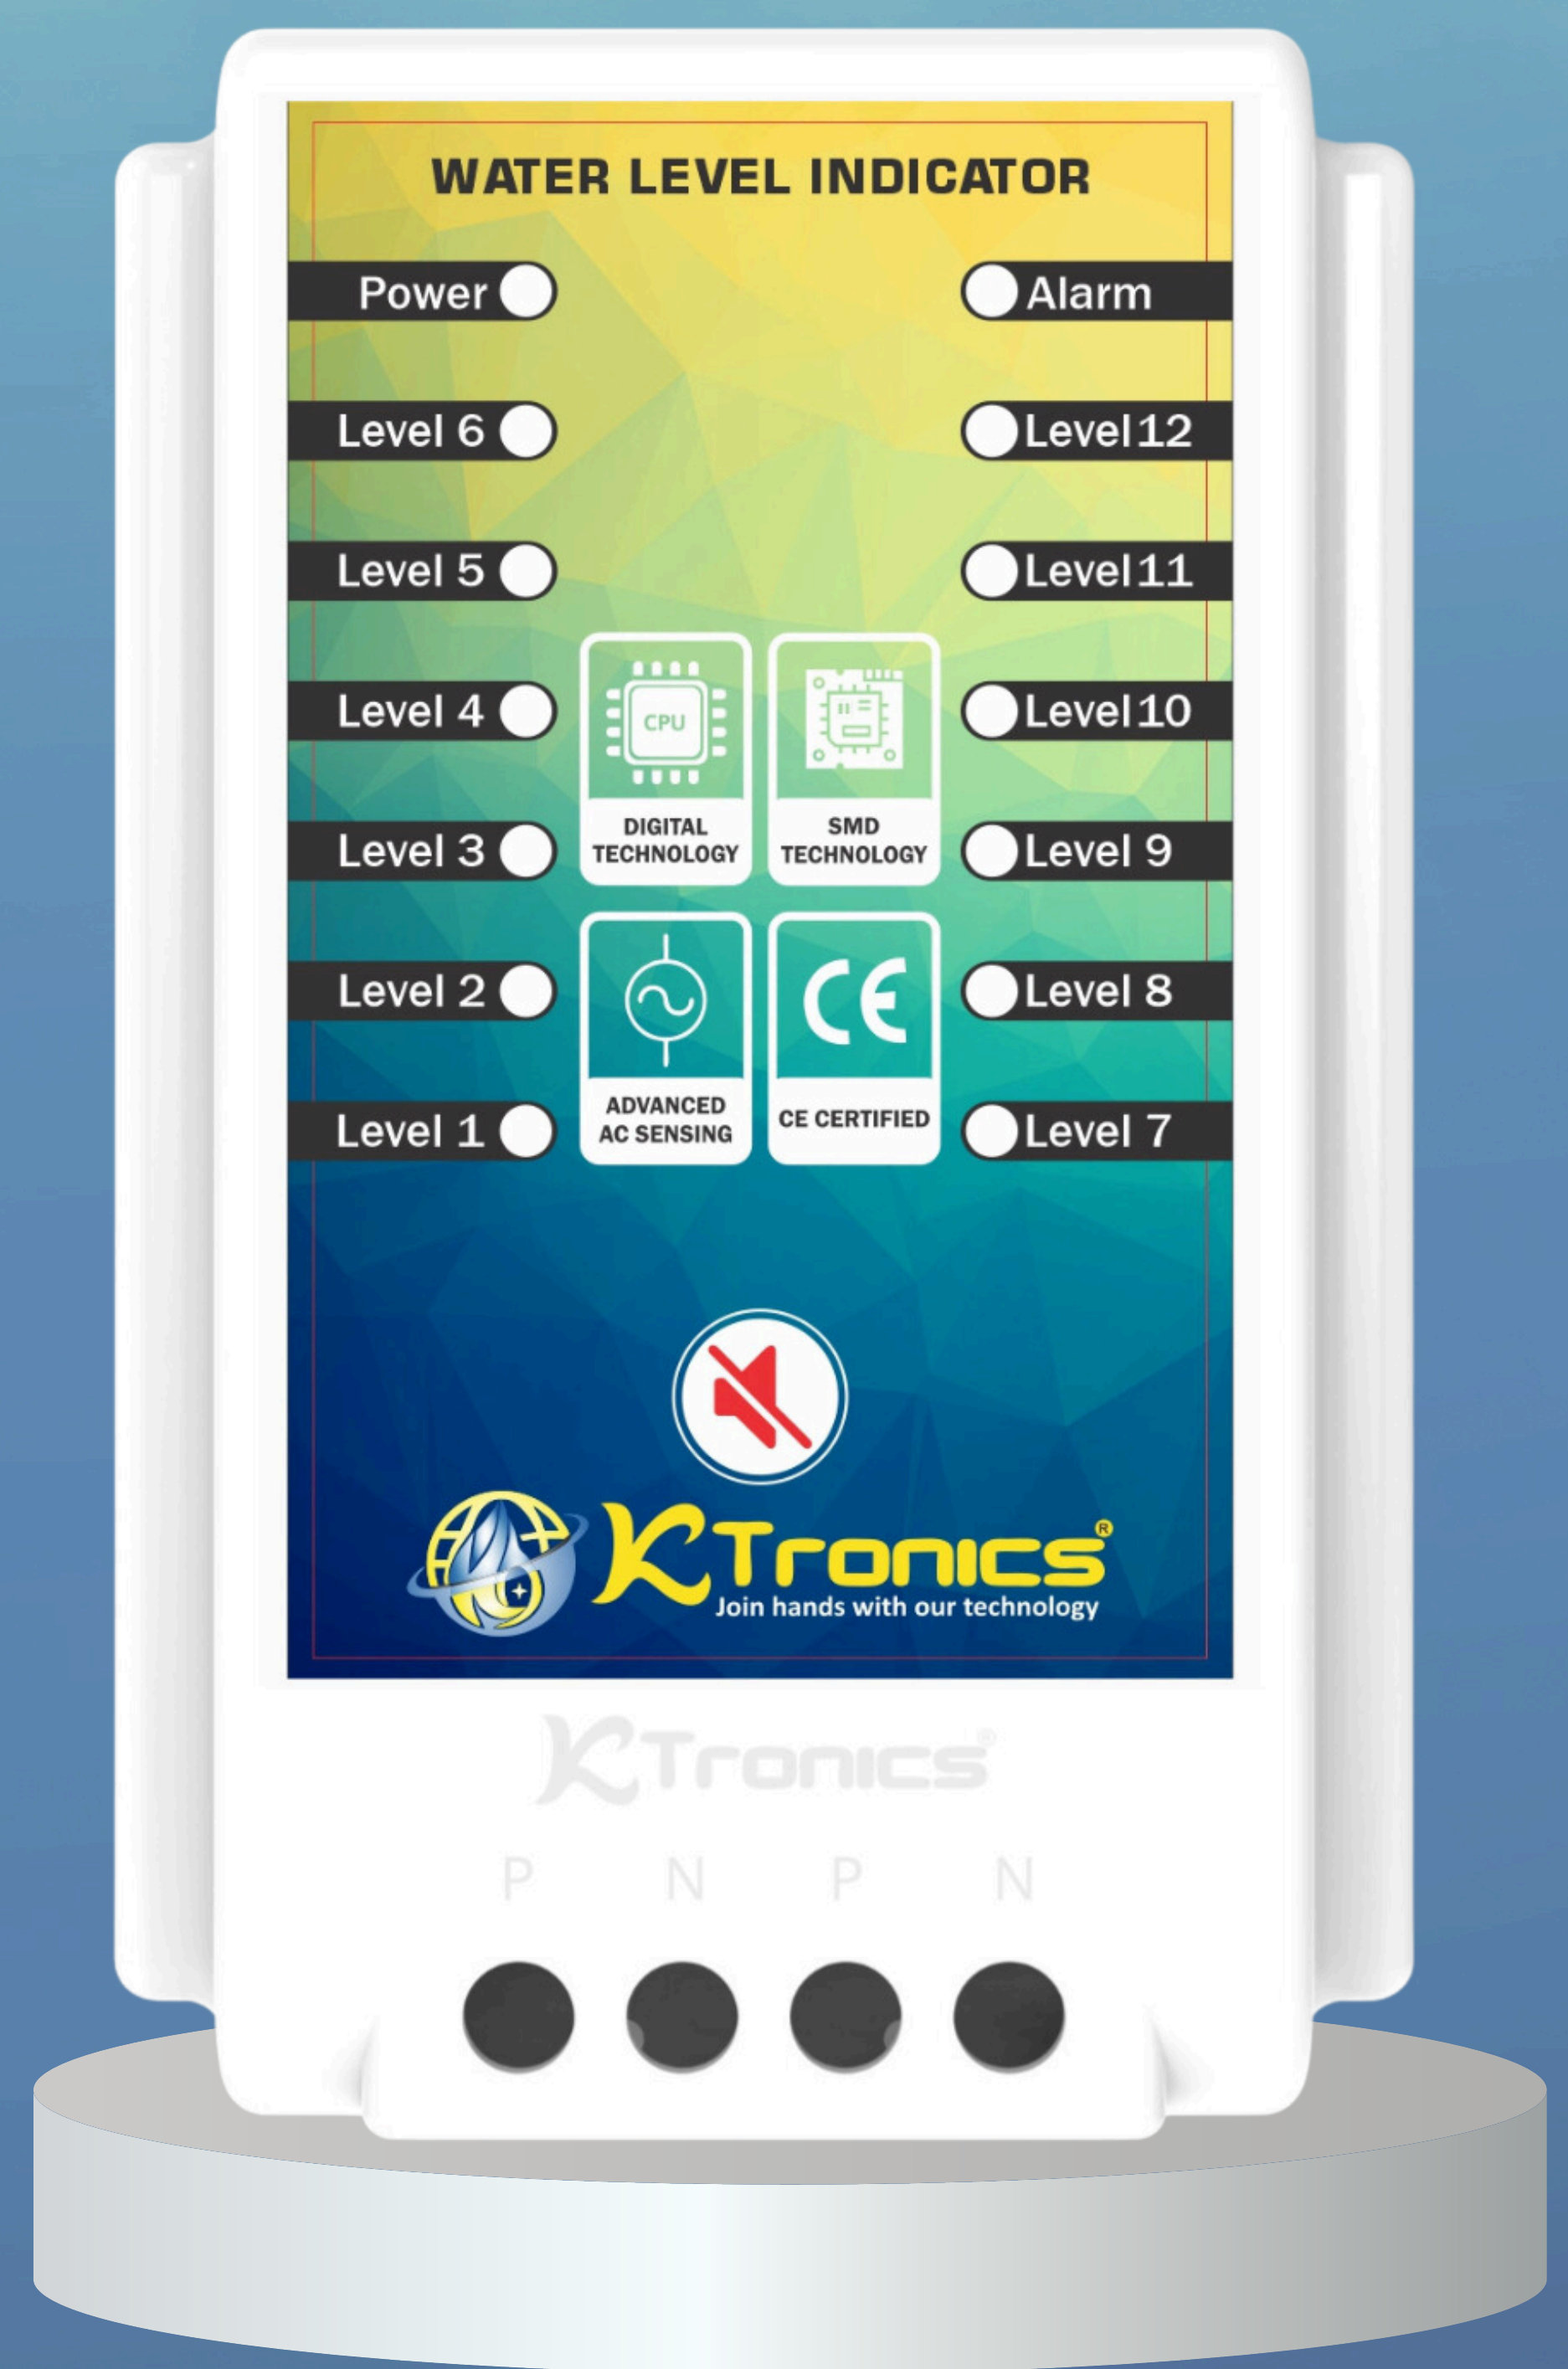

WLI 12 - Twelve Levels Indicator with Alarm

PRODUCT DESCRIPTION :

Ktronics introduced a device to indicate the water level in the tank instantaneously. It alerts you with a pleasant sound when the tank water level is empty or full. So customers can operate the water pump with respect to the tank level. It is developed using advanced technology with user-friendly operation.

FEATURES :

- Easy LED front display shows Six levels of indications, such as 0,10,20,30,40,50,60,70,80,90 & 100%.
- Alerts with a pleasant buzzer sound for tank empty and full.
- Soft touch Mute button to acknowledge buzzer alert.
- Rocker switch for power ON.
- LED indication for power ON.
- Sensors made by SS316 provide long-life
- Alternate current-based sensing technology provides anti-scaling